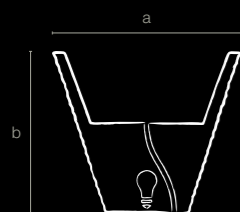

colour on demand 034 048 042 041

codice senza colore code without colour	Cm	dimensioni dimensions	litri liters	Confezione minima Minimum package	m³	pezzi pallet pcs pallet	m³
13 418 080 033 80		a:80 b:69	82	1 80x80x70h	0,40	5 80x80x216h	1,40
13 418 105 033 105		a:105 b:90	161	1 80x80x72h	1,00	4 100x120x238h	2,90