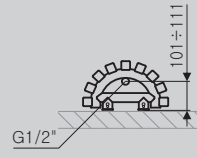

Standard version

ZX

EX

Corner version

ZX

SX

EX