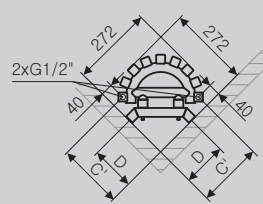

Standard version

ZX

EX

Corner version

ZX

SX

EX