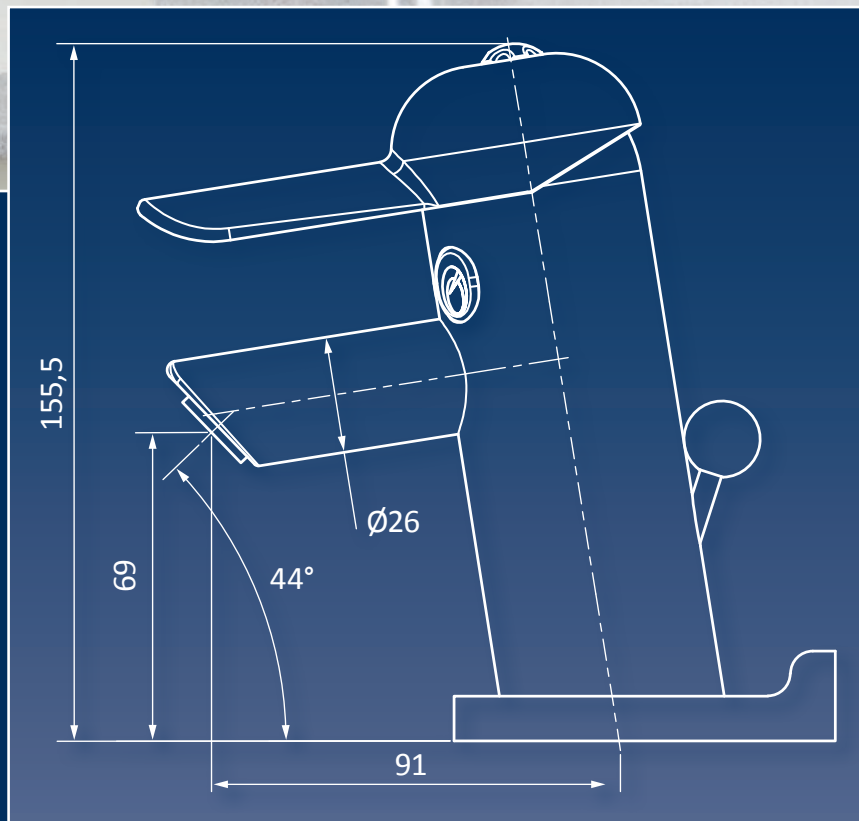

L / PEPPINO SINGLE LEVER MIXER

TAPS SUITABLE FOR CHILDREN FOR
KINDERGARTEN AND SCHOOL

Children playfully grasp the world much faster.

LINDNER supports this learn process by taps that combine the fun factor of water ideally with an easy use. Washing handy, brushing teeth and such quickly becomes a great pleasure with learning effect.

CHILDPROOF ALL AROUND

- » design appropriate for children; easy to use; spout projection 90 mm; water saving flow rate of 5,7 l/min at 4 bar;
- » with durable, low-noise ceramic cartridge; high-class aerator;
- » flexible armoured-hoses with back-flow preventer and strainer;
- » all water-bearing parts comply with KTW (guidelines for contact with drinking water) and recent recommendations of the Federal Environment Agency UBA.