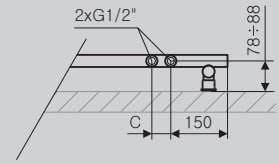

HWS

YL

YP

HWD

YL

YP

HSD

YL

YP