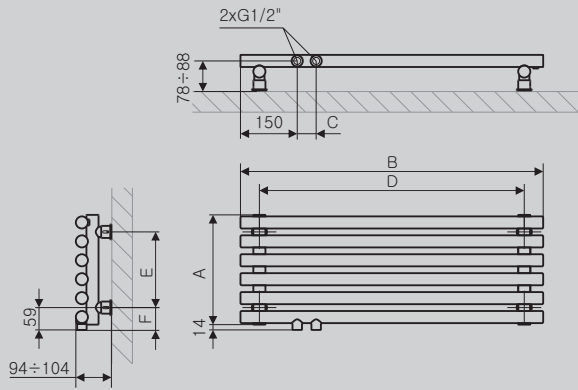

HWS

YL

YP

HWD

YL

YP

HSD

YL

YP