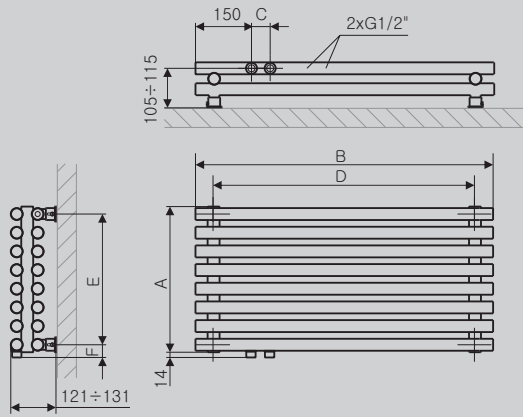

HWS

YL

YP

HWD

YL

YP

HSD

YL

YP