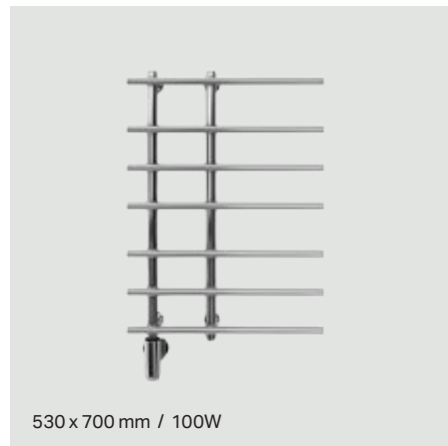

530 x 700 mm / 100W