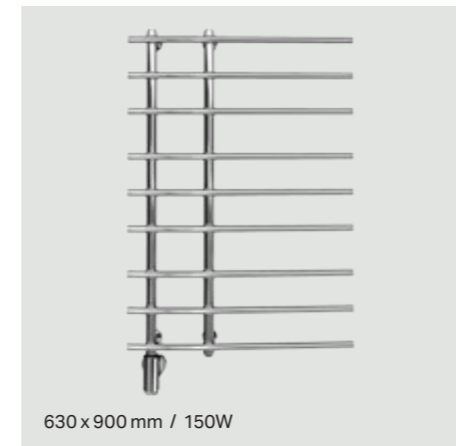

Grid – straight tubes with open ends

Momento™ option

Grid offers an attractive design with straight tubes that are open at the side and can be installed either to the left or to the right – the choice is yours!

Practical hangers are available as accessories; they are easy to fit and are perfect for hanging up small towels.

Combined towel warmer 
 Heat Water-filled.
 Choose between an electric heating element or connect it to the radiator circuit with a radiator valve or combine to have both.
 Width 530 or 630 mm
 Height 700 or 900 mm
 Finish Mirror
 Material Acid stainless steel
 Supplied Ready to be installed

630 x 900 mm / 150W

Soul – a design with extra depth

Momento™ option

NEW

Soul is an exciting product with a unique design. The two upper tubes protrude further from the wall than the lower ones, allowing the towels, laundry or whatever you choose to hang there, to hang freely and dry even more quickly.

625 x 1200 mm / 225W

Combined towel warmer 
 Heat Water-filled.
 Choose between an electric heating element or connect it to the radiator circuit with a radiator valve or combine to have both.
 Width 530 or 625 mm
 Height 900 or 1200 mm
 Finish Mirror
 Material Acid stainless steel
 Supplied Ready to be installed