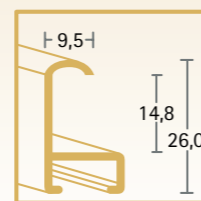

Size

Dimension	Achievement	Tension	Temperature max.
(mm)	(W)	(V)	(°C)
500	800	230	140

Custom frame

profile for each model

structure

glossy

profile

colour variety

Profile 2

71 000 pale gold
71 003 silver
71 004 mat silver
71 016 eloxal black glossy
71 019 platin
71 021 mat black

Profile 1

Profile 2

frame measure | details in mm

Design your Infrared Heating Panel according to your taste