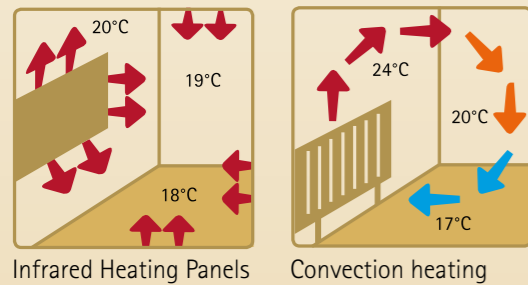

The sun's warmth for your home