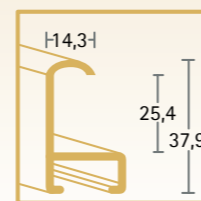

Size

Dimension	Achievement	Tension	Temperature max.
(mm)	(W)	(V)	(°C)
500	800	230	140

Custom frame

profile for each model

structure

glossy

profile

colour variety

Profile 2

71 000 pale gold
71 003 silver
71 004 mat silver
71 016 eloxal black glossy
71 019 platin
71 021 mat black

Profile 1

Profile 2

frame measure | details in mm

Design your Infrared Heating Panel according to your taste