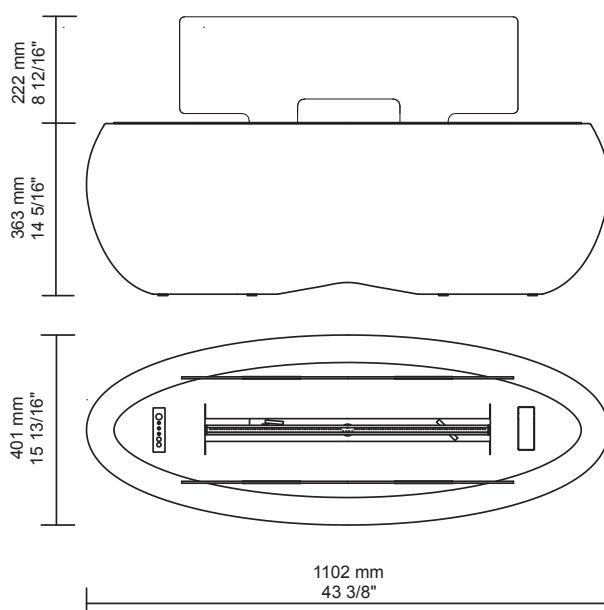

Dimensions

Features:

- Overheat sensor, automatic shutdown
- Overflow sensor
- Child safety lock
- Flame Regulation
- Eco mode
- Intelligent electronic device with a communication panel
- Integrated cooling fans, no need for a vent grate or a flue
- AC power supply