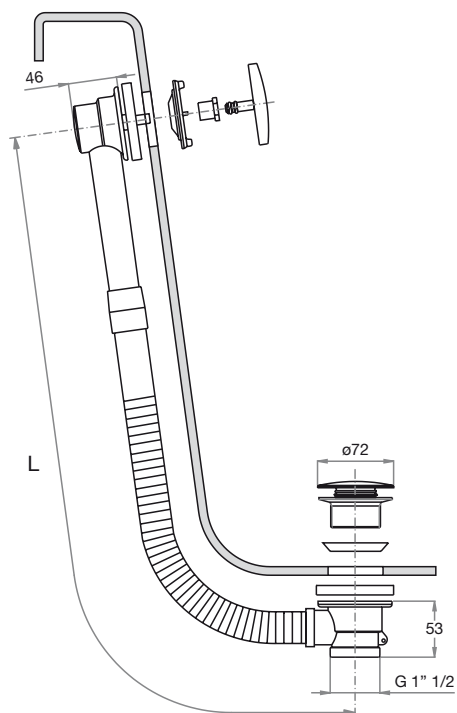

Bath pop-up & overflow in brass/copper with water outlet spout

- "Direct" transmission system
- "Clean" water outlet spout in ABS
- Length may vary up to 125 cm. Request length upon ordering.

Finiture - Finishes

Colonna scarico per vasca in ottone/rame con erogazione al troppo pieno

- Trasmissione con movimento "Direct"
- Bocca di erogazione in ottone completa di aeratore
- Differenti lunghezze fino a 125 cm.

Bath pop-up & overflow in brass/copper with water outlet spout

- "Direct" transmission system
- Water outlet spout in brass with aerator
- Length may vary up to 125 cm. Request length upon ordering.

Finiture - Finishes	+ € (add)
Cromo - Chrome	+ 0,00
Colore - Colour	+ 22,00
Galvanico - Galvanic	+ 31,60
Oro - Gold	+ 36,10

130-M € 74,50

130-MA € 75,50

130-Plus € 79,50

SK048 SK048-A

Cod.	L cm	+ € (add)
Cod...	45-55	+ 0,00
cod... -1	56-65	+ 1,85
cod... -2	70-80	+ 10,80
cod... -3	81-90	+ 14,50
cod... -4	95-105	+ 28,00
cod... -5	106-115	+ 31,00
cod... -6	116-125	+ 34,00