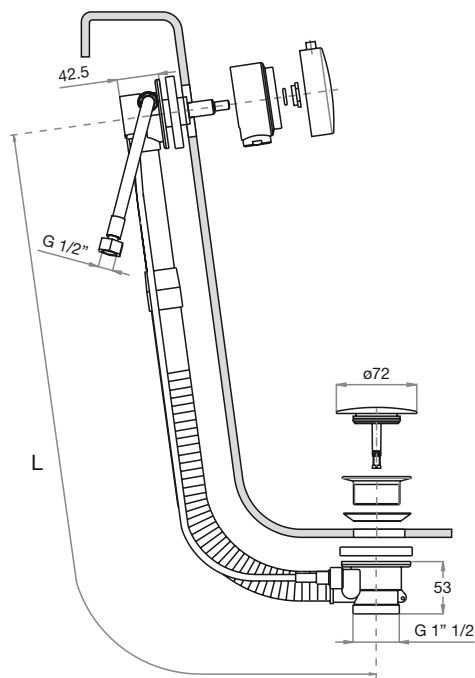

Cod.	L cm	+ € (add)
Cod...	45-55	+ 0,00
cod...-1	56-65	+ 2,20
cod...-2	70-80	+ 11,50
cod...-3	81-90	+ 16,00
cod...-4	95-105	+ 30,50
cod...-5	106-115	+ 33,50
cod...-6	116-125	+ 37,50