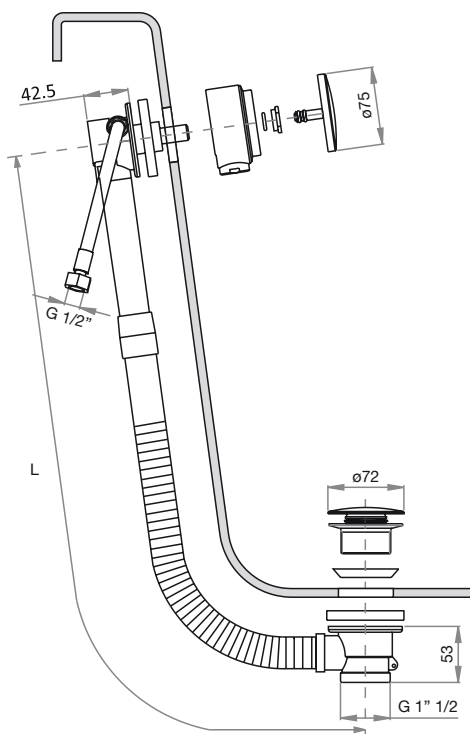

Cod.	L cm	+ € (add)
Cod...	45-55	+ 0,00
cod... -1	56-65	+ 1,85
cod... -2	70-80	+ 10,80
cod... -3	81-90	+ 14,50
cod... -4	95-105	+ 28,00
cod... -5	106-115	+ 31,00
cod... -6	116-125	+ 34,00