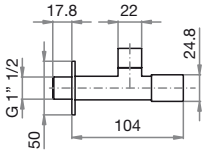

## AL140.01

Cromo / Chrome

€ 38,00

Rubinetto arresto sottolavabo con filtro

- 1/2" M x 3/8" M
- Attacco tubetto ø 10 mm

Angle valve with filter

- 1/2" M x 3/8" M
- ø 10 mm tube connection

## AL100.01

Cromo / Chrome

€ 32,00

Rubinetto arresto sottolavabo con filtro

- 1/2" M x 1/2" M con snodo
- Attacco tubetto ø 10 mm

Angle valve with filter

- 1/2" M x 1/2" M with swivel joint
- ø 10 mm tube connection